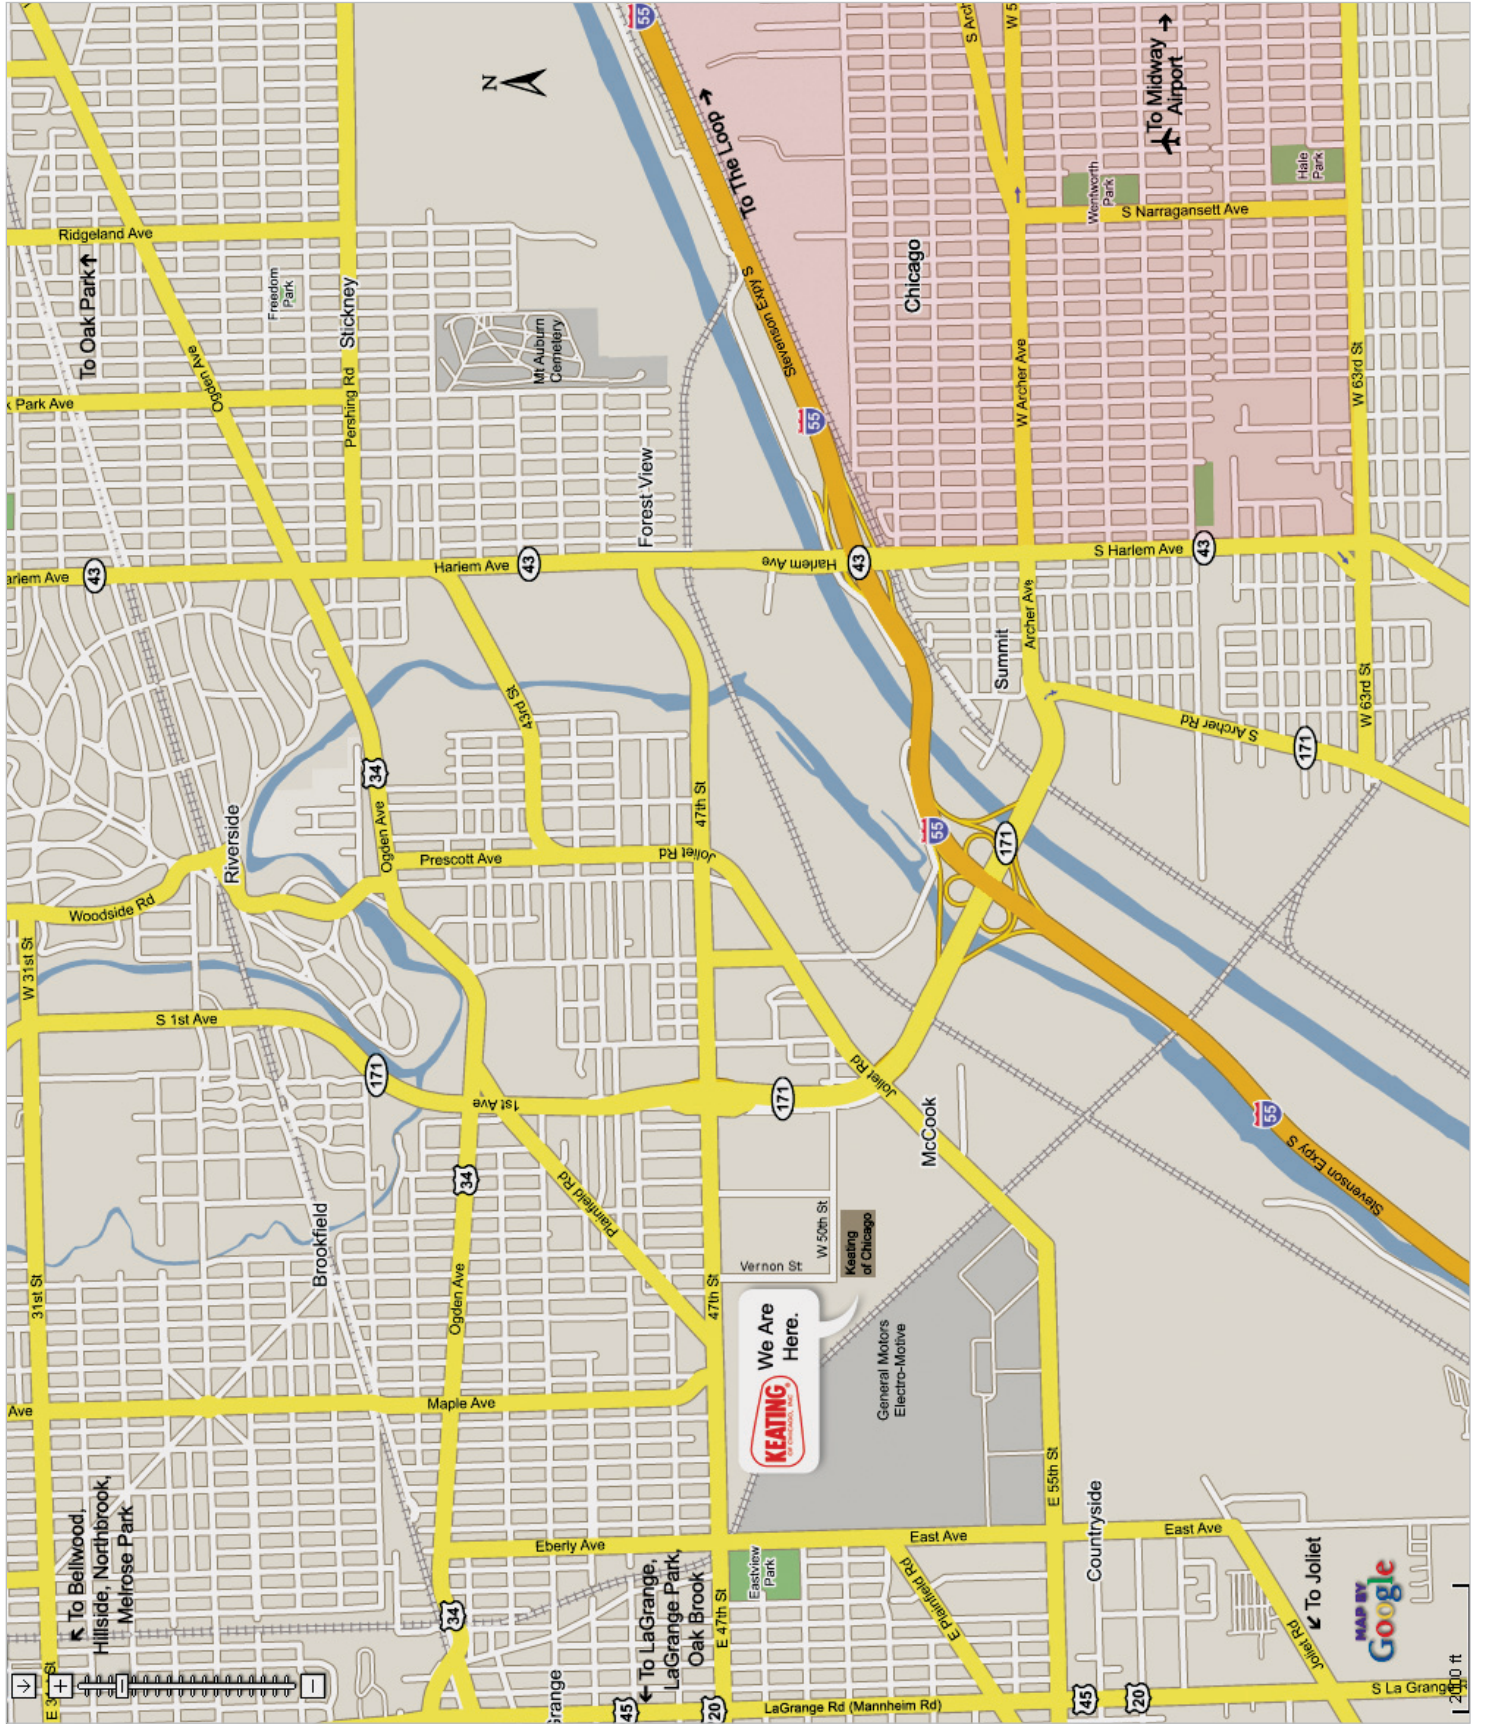

We Are Here.
KEATING
of Chicago, Inc.

General Motors
Electro-Motive

MAP BY
Google

1:250,000 ft